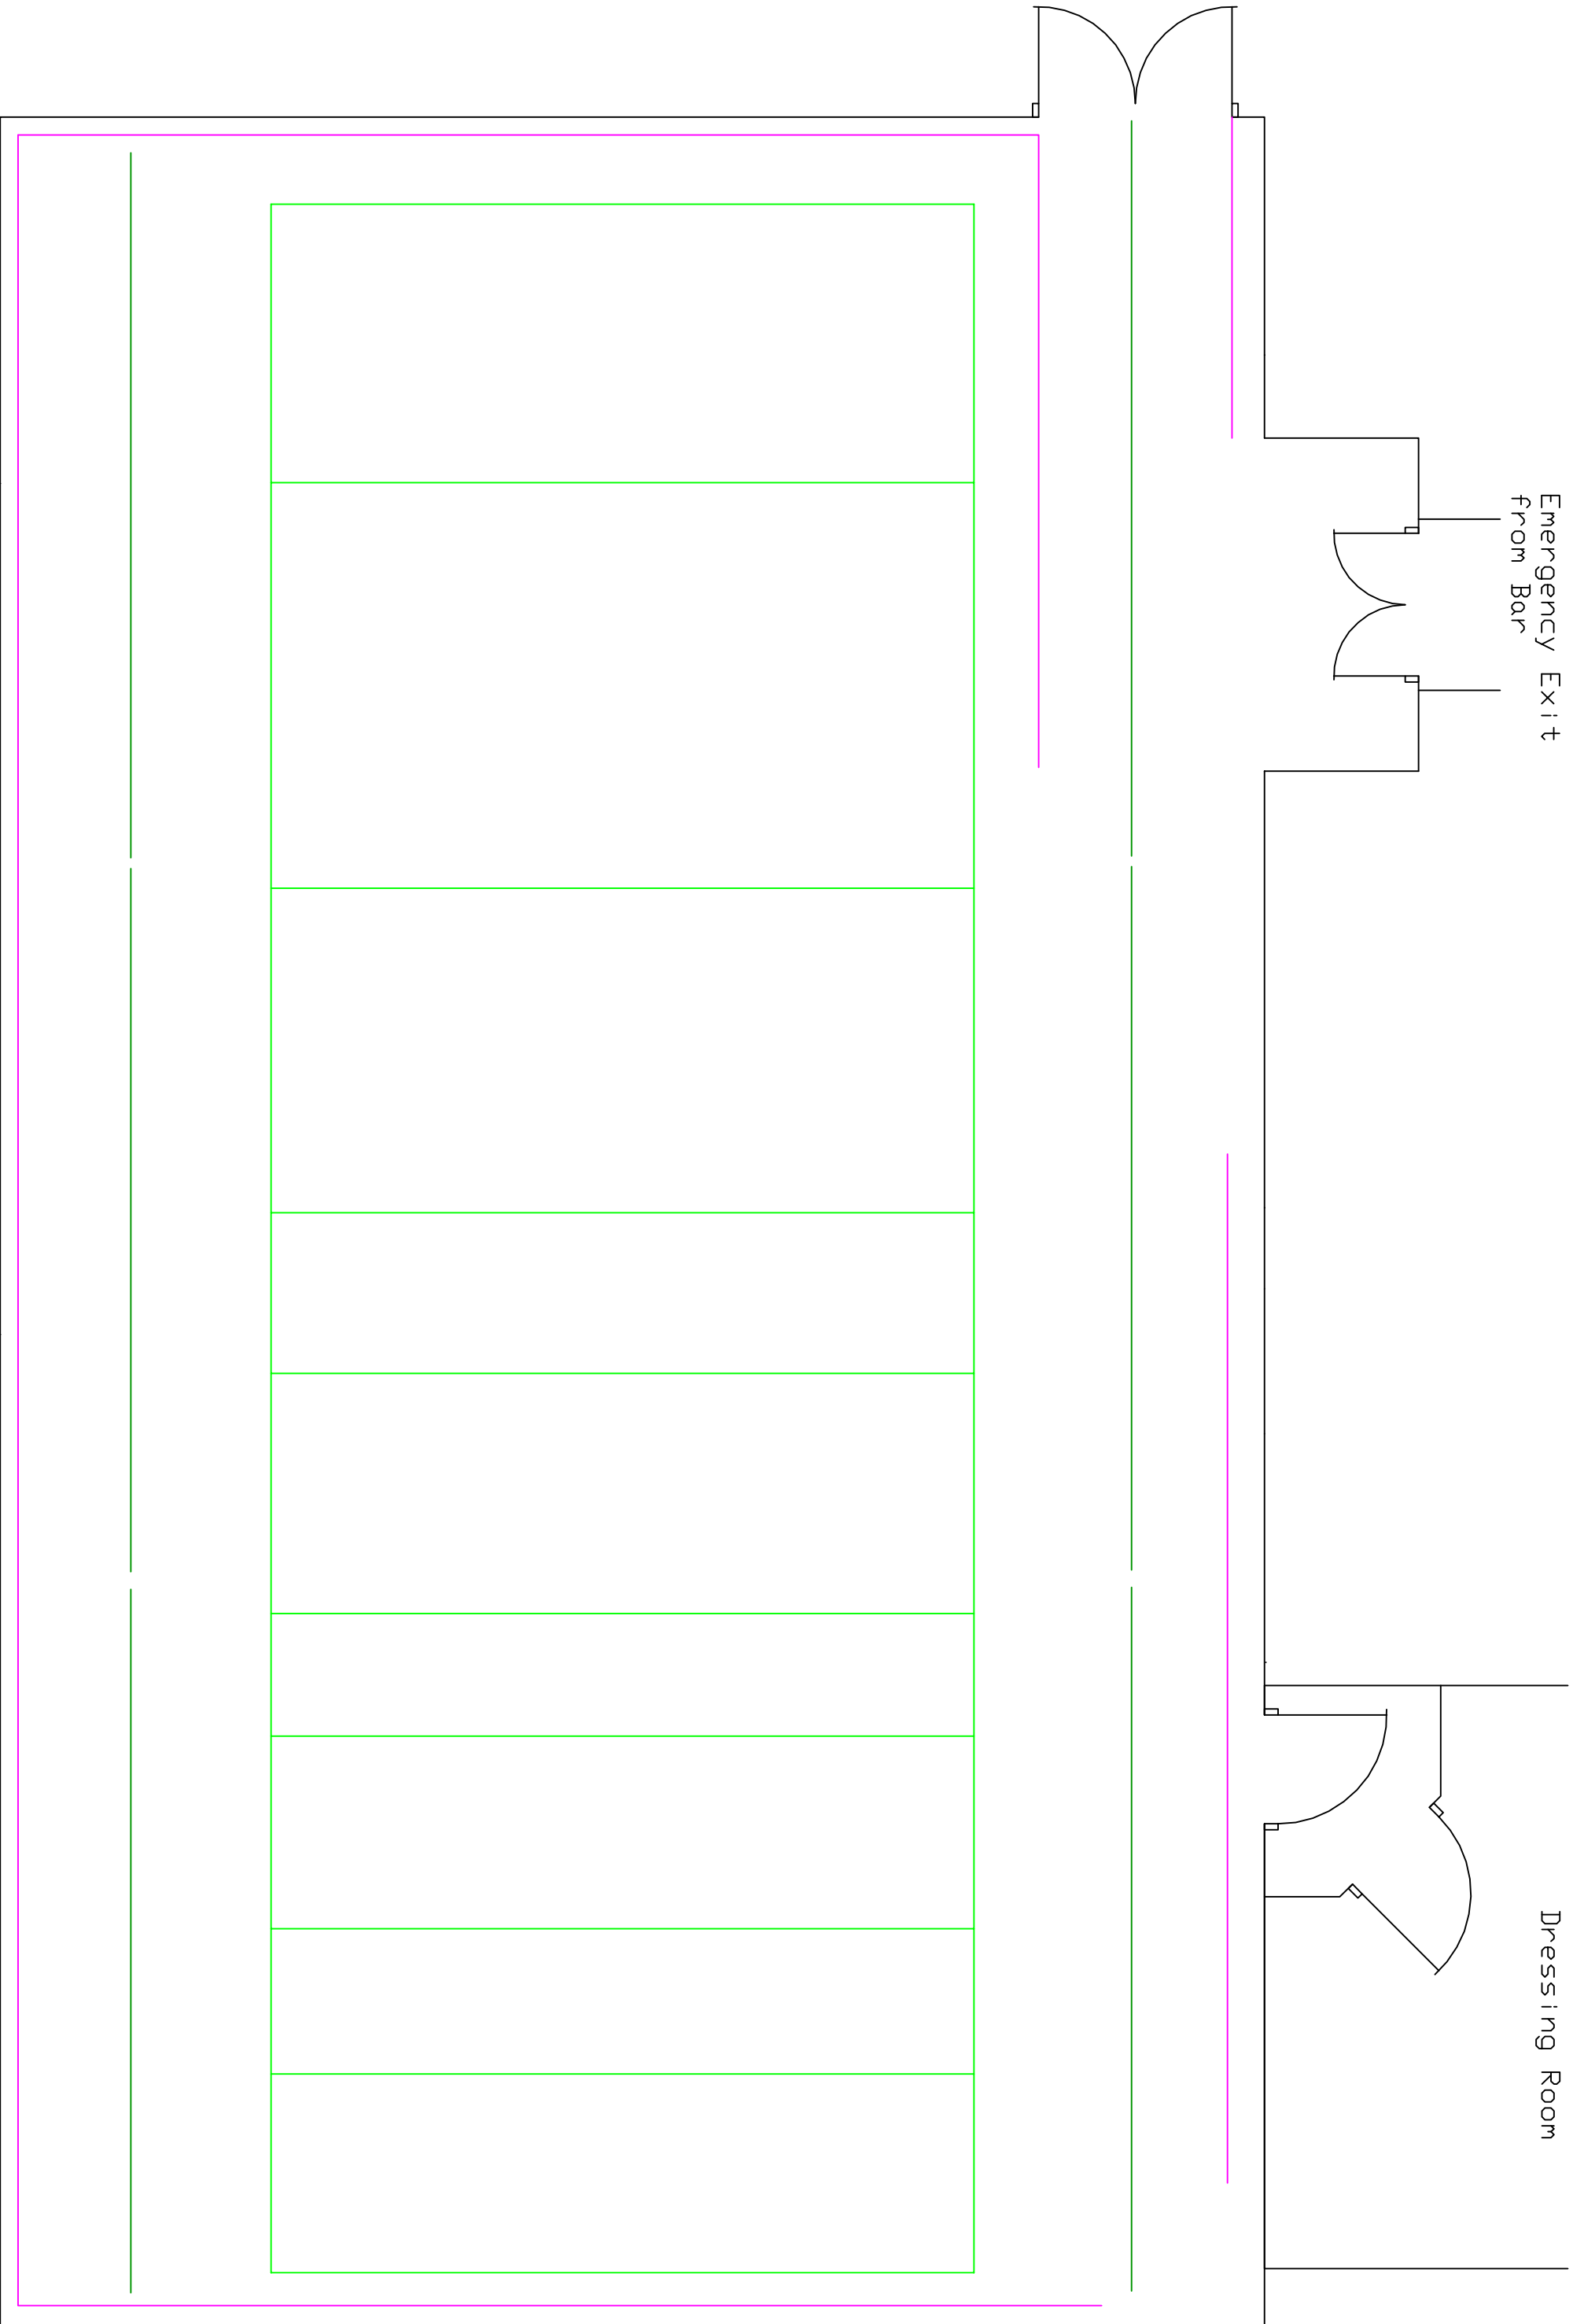

Emergency Exit
from Bar

Dressing Room

Get-in Doors &

NSDFXX Holbeck

SHOWCASE-PLAN Standard Plans