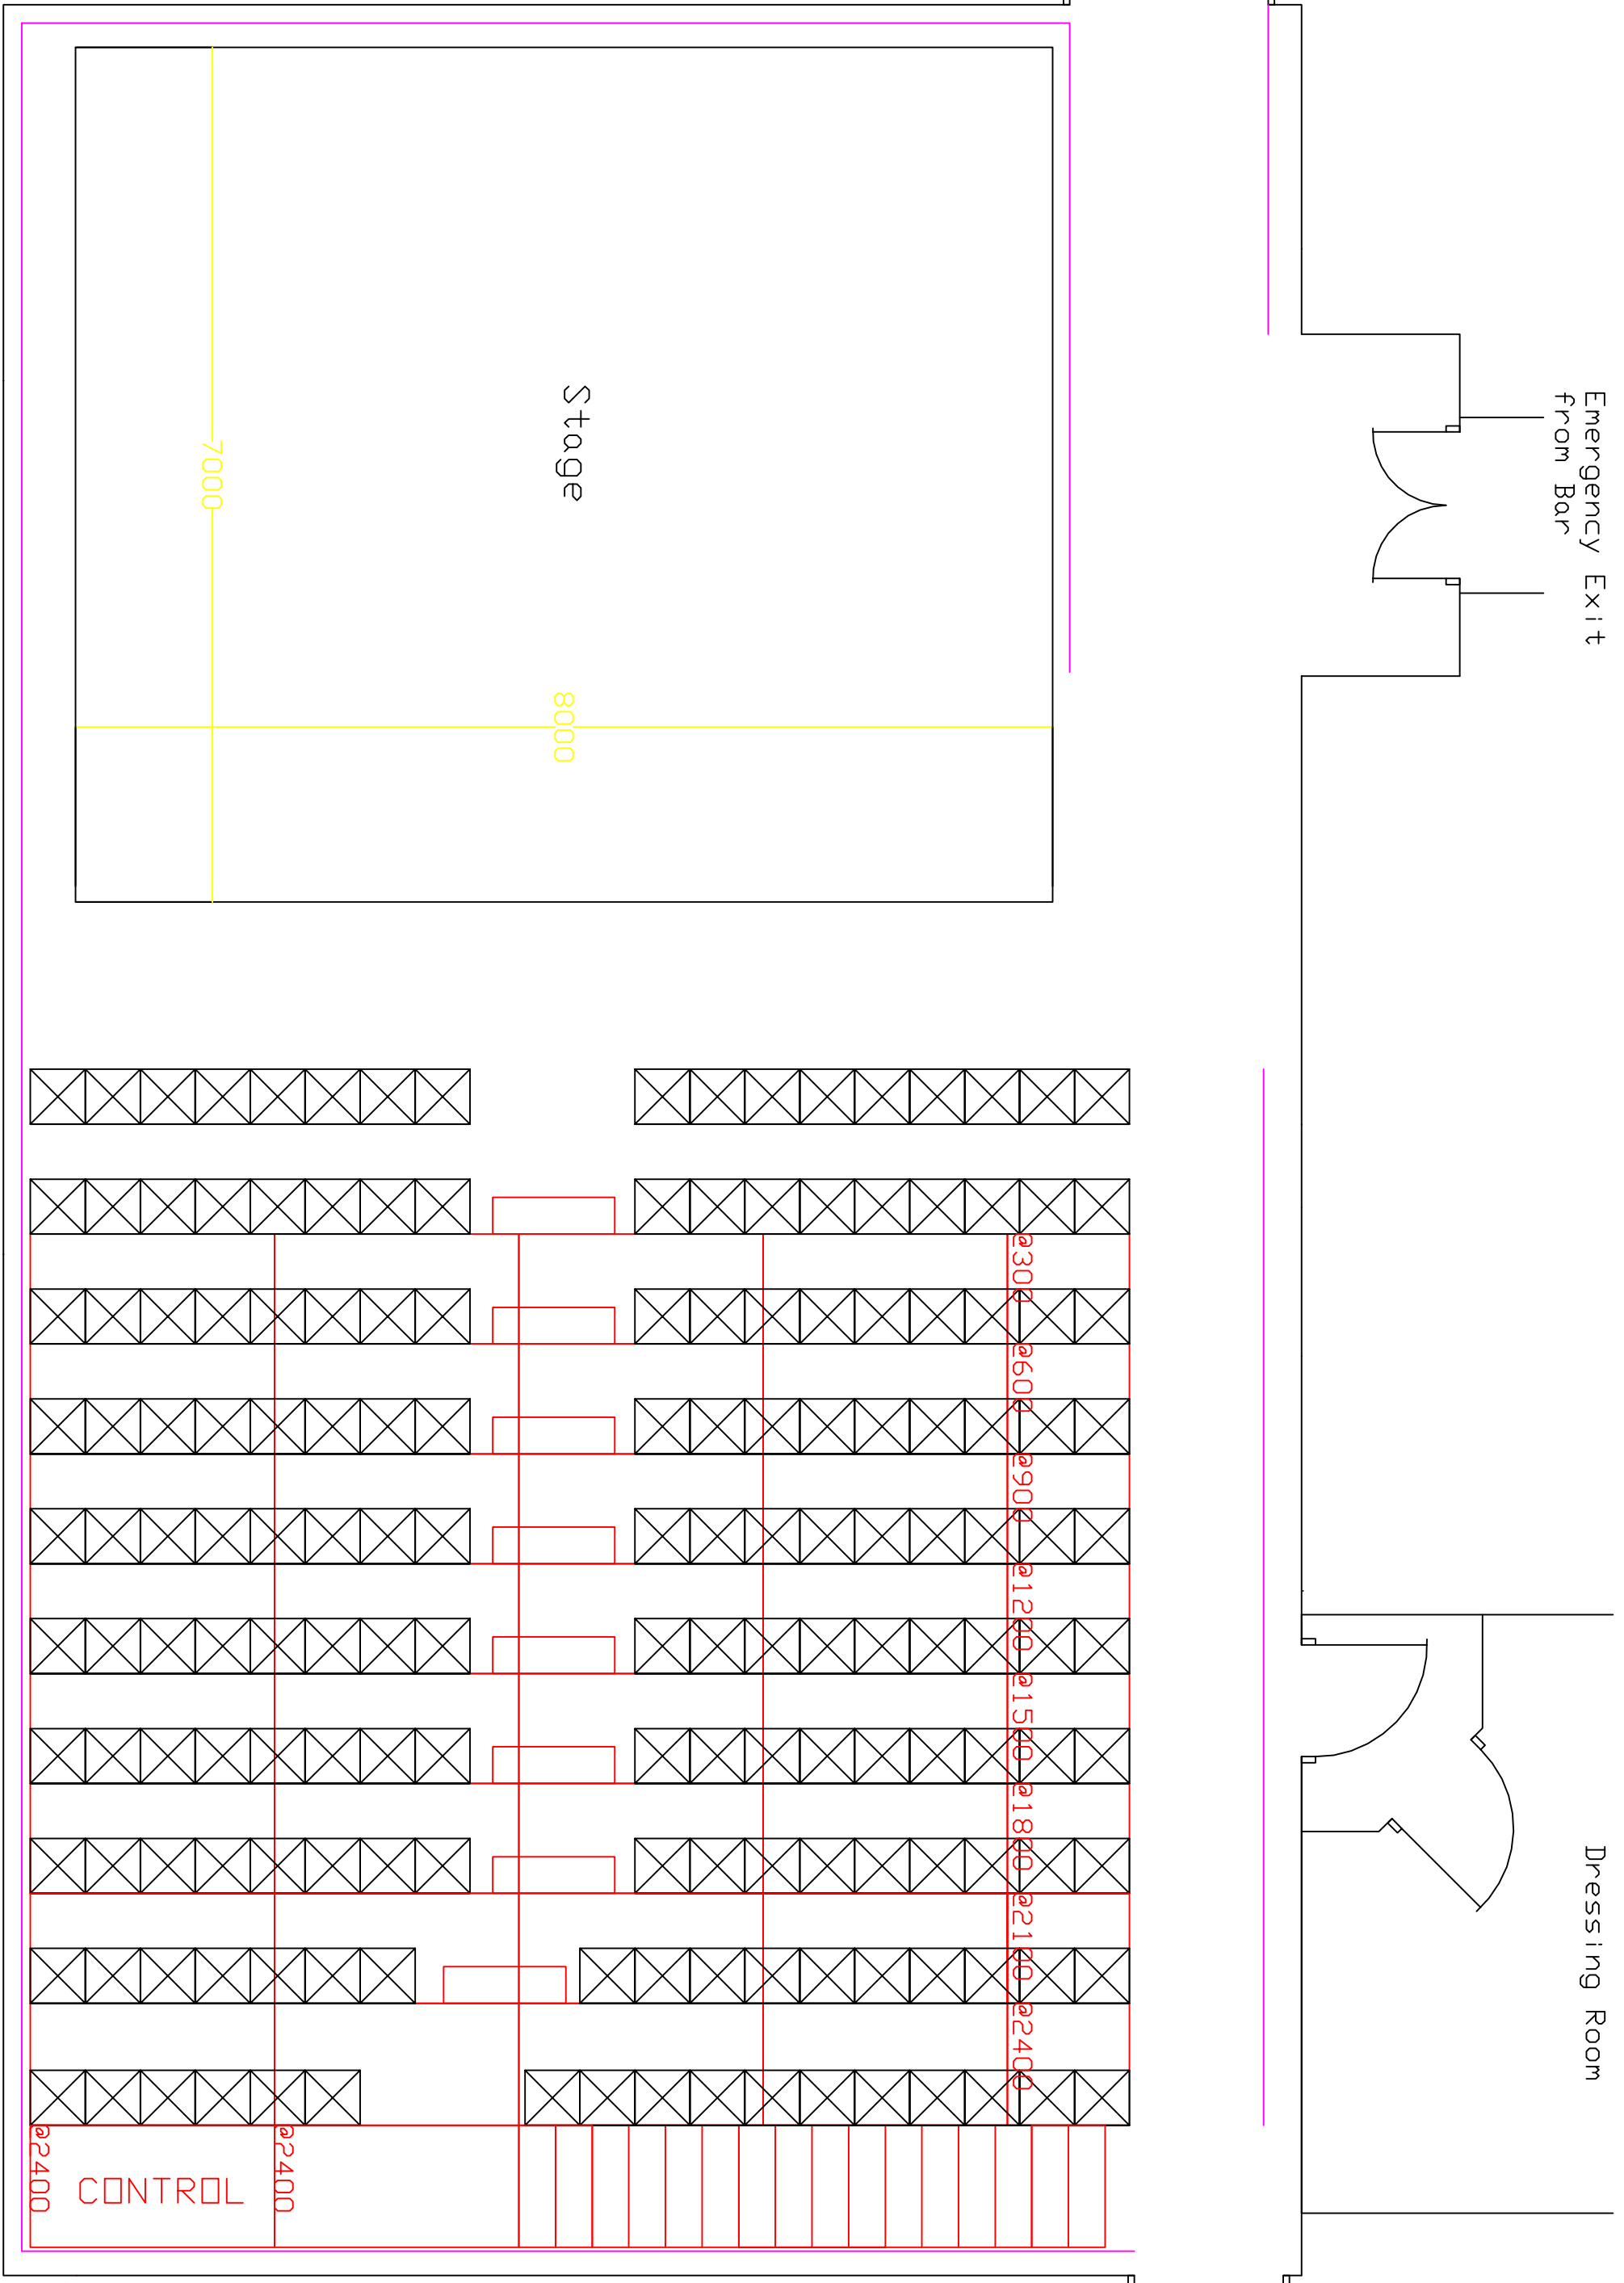

Emergency Exit
from Bar

Dressing Room

Get-in Doors &

NSDFXX Holbeck
SHOW FLOOR PLAN Standard Plans